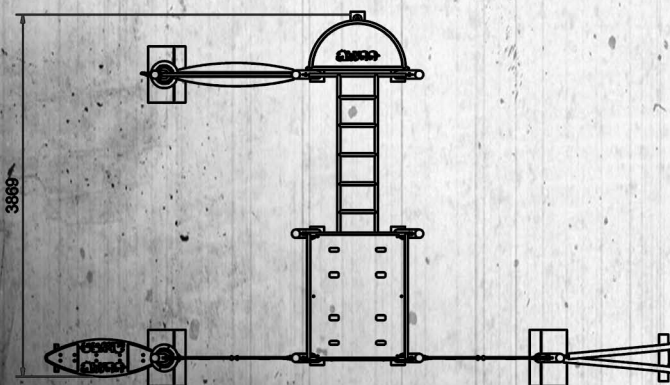

## PLAY FEATURES

Climbing panel with wall grips  
Overhead climbing wall

Monkey bars  
Traverse nets  
Grind slide  
Spring board  
Rotating ledge  
Swing pole

Information board with challenges

Climbing, sliding, hanging, jumping,  
balancing, swinging, interactive play,  
team play

## SPECIFICATION

- Product code : 90\_3212
- Age range : 6+
- Dimensions : L 6.7m x W 3.9m x H 2.3m
- Minimum space : L 9.8m x W 7m
- Total weight : 470KG
- Free fall height : 2.25m
- Safer surfacing : Wetpour 51m<sup>2</sup>
- Safer surfacing : Grassmats 58.5m<sup>2</sup>