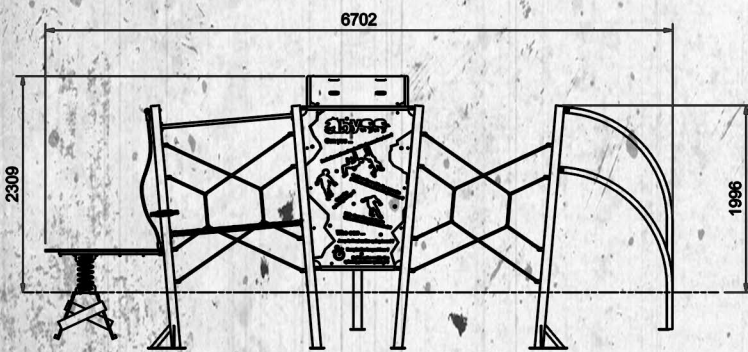

## PLAY FEATURES

Climbing panel with wall grips  
Overhead climbing wall

Monkey bars  
Traverse nets  
Grind slide  
Spring board  
Rotating ledge  
Swing pole

Information board with challenges

Climbing, sliding, hanging, jumping,  
balancing, swinging, interactive play,  
team play

## SPECIFICATION

- Product code : 90\_3212
- Age range : 6+
- Dimensions : L 6.7m x W 3.9m x H 2.3m
- Minimum space : L 9.8m x W 7m
- Total weight : 470KG
- Free fall height : 2.25m
- Safer surfacing : Wetpour 51m<sup>2</sup>
- Safer surfacing : Grassmats 58.5m<sup>2</sup>