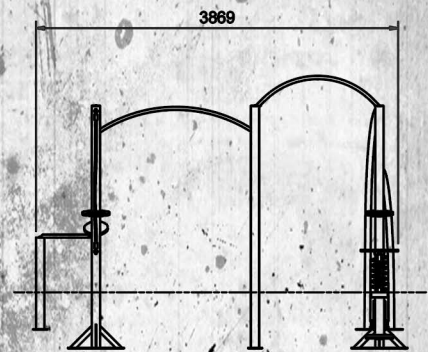

## PLAY FEATURES

Climbing panel with wall grips  
Overhead climbing wall

Monkey bars  
Traverse nets  
Grind slide  
Spring board  
Rotating ledge  
Swing pole

Information board with challenges

Climbing, sliding, hanging, jumping,  
balancing, swinging, interactive play,  
team play

## SPECIFICATION

- Product code : 90\_3212
- Age range : 6+
- Dimensions : L 6.7m x W 3.9m x H 2.3m
- Minimum space : L 9.8m x W 7m
- Total weight : 470KG
- Free fall height : 2.25m
- Safer surfacing : Wetpour 51m<sup>2</sup>
- Safer surfacing : Grassmats 58.5m<sup>2</sup>